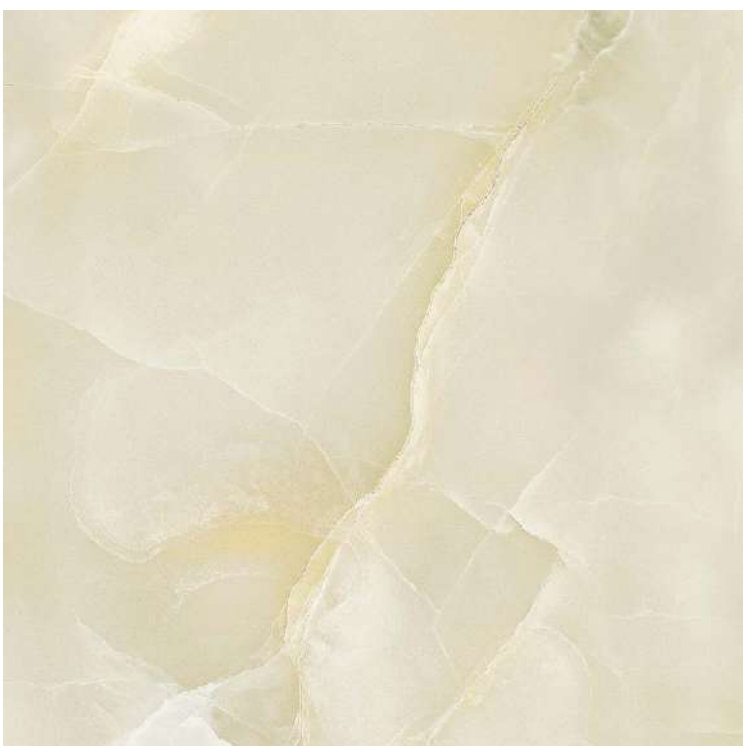

Onyx Snow

Parnel Lemon

FINISH :
POLISHED

SIZE :
600x1200mm

Randoms : 05

FINISH :
POLISHED

SIZE :
600x600mm

Randoms : 08