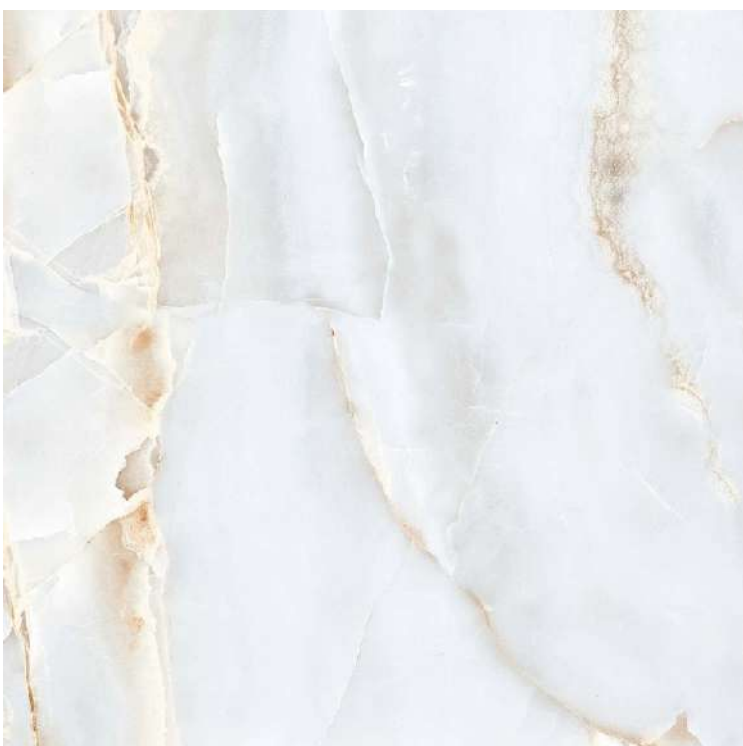

Nairobi Onyx

FINISH :
POLISHED

SIZE :
600x1200mm

Randoms : 05

FINISH :
POLISHED

SIZE :
600x600mm

Randoms : 08