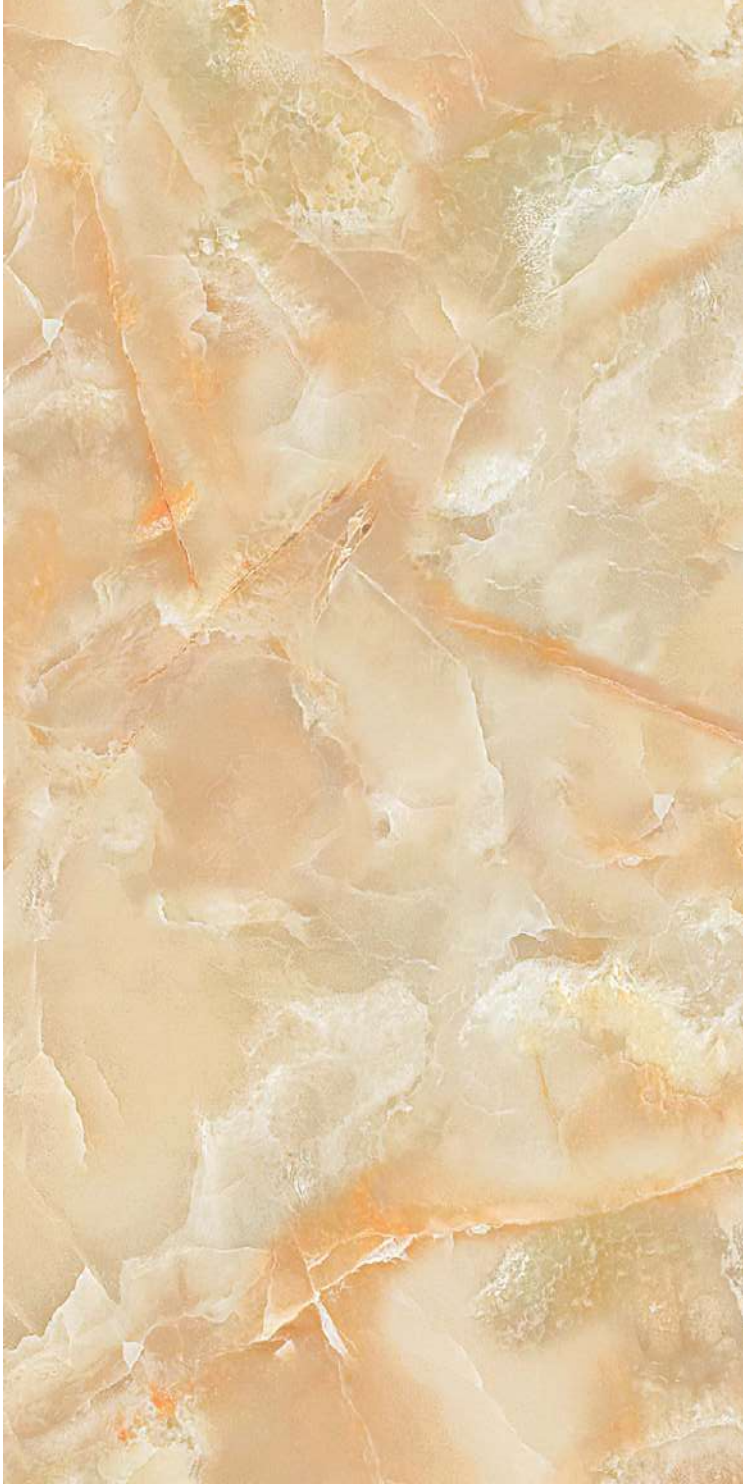

Piera Onyx

FINISH :
POLISHED

SIZE :
600x1200mm