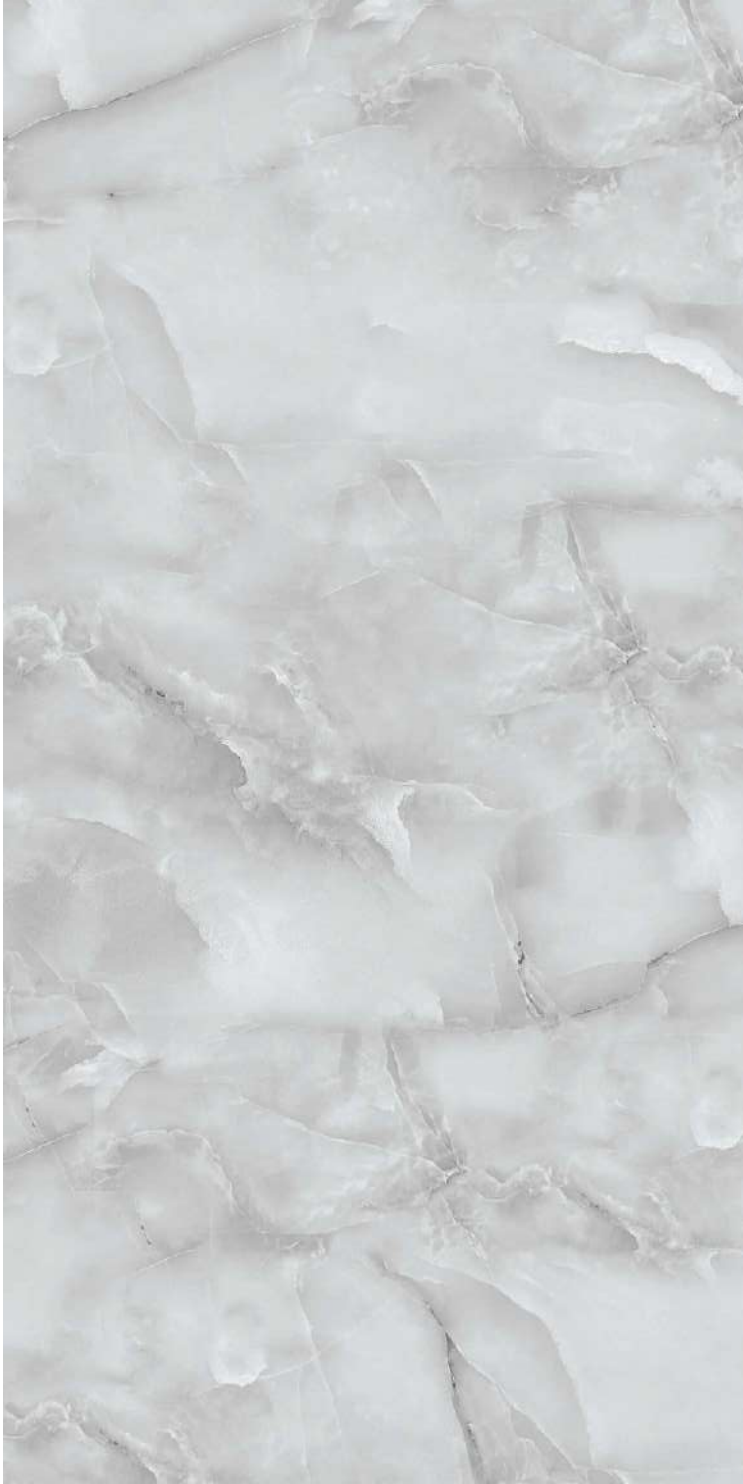

FINISH :
POLISHED

SIZE :
600x600mm

Randoms : 08

Glossy
collection

600x
1200mm

Polished
Finish

Crystallo Onyx

Dalena Gris