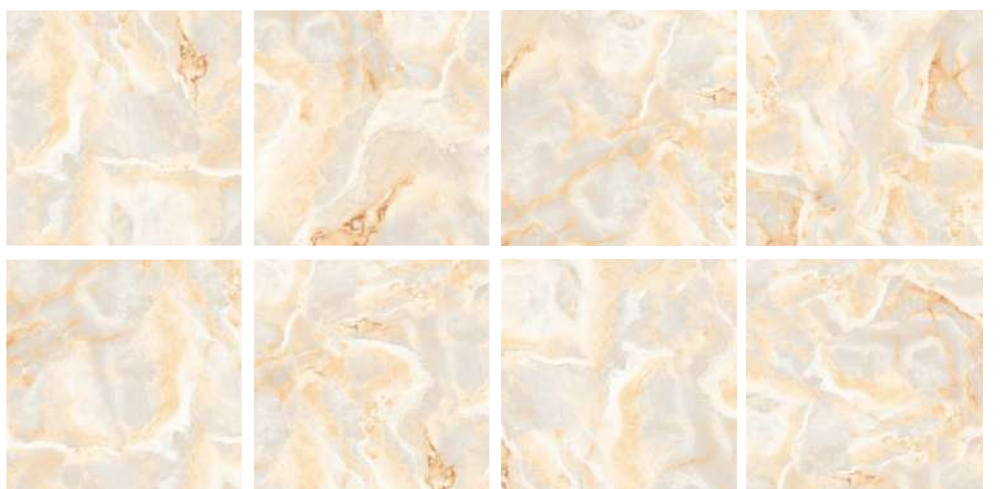

FINISH :
POLISHED

SIZE :
600x600mm