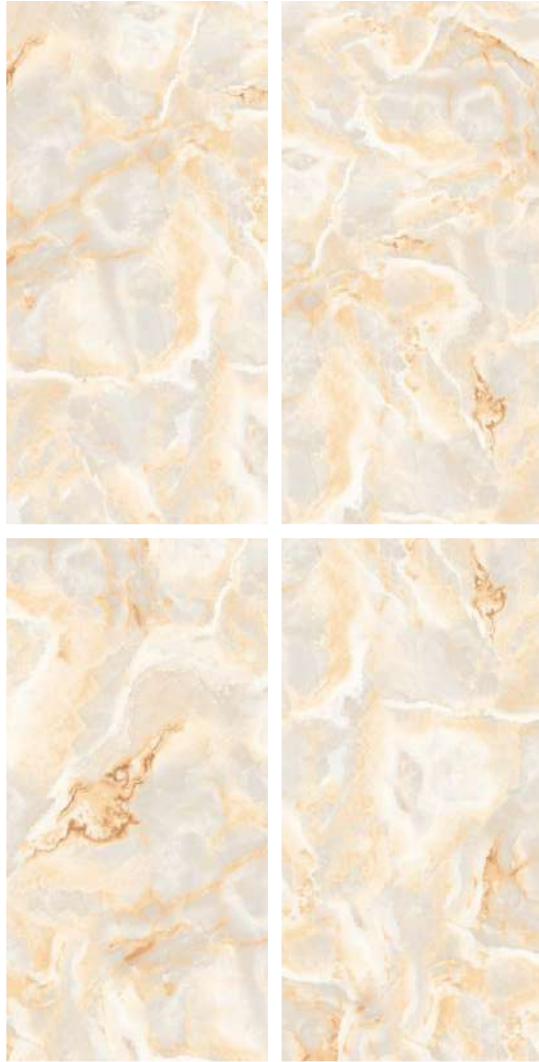

Glossy
collection

600x
600mm

Polished
Finish

Crista Grey

Crystallo Onyx

FINISH :
POLISHED

SIZE :
600x1200mm

Randoms : 04