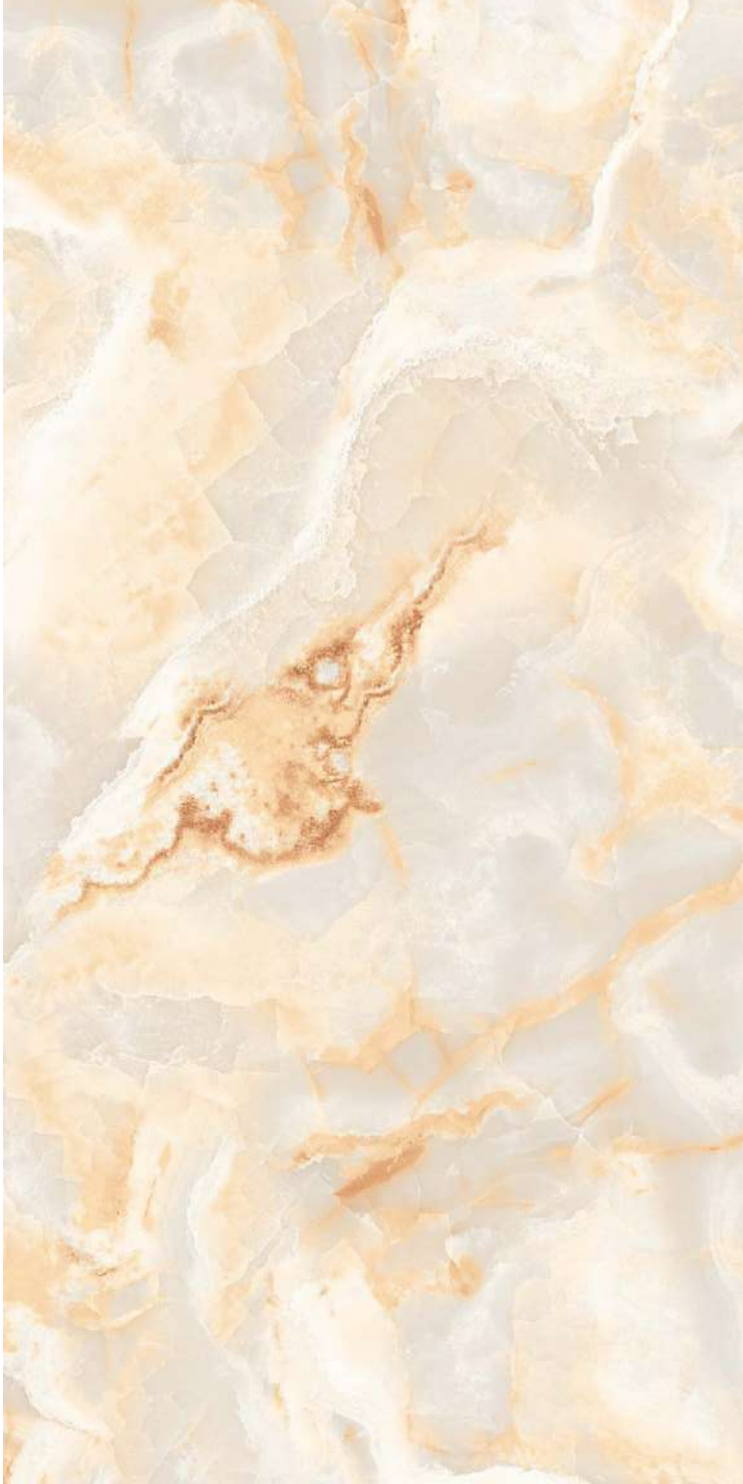

Crystallo Onyx

FINISH :
POLISHED

SIZE :
600x1200mm