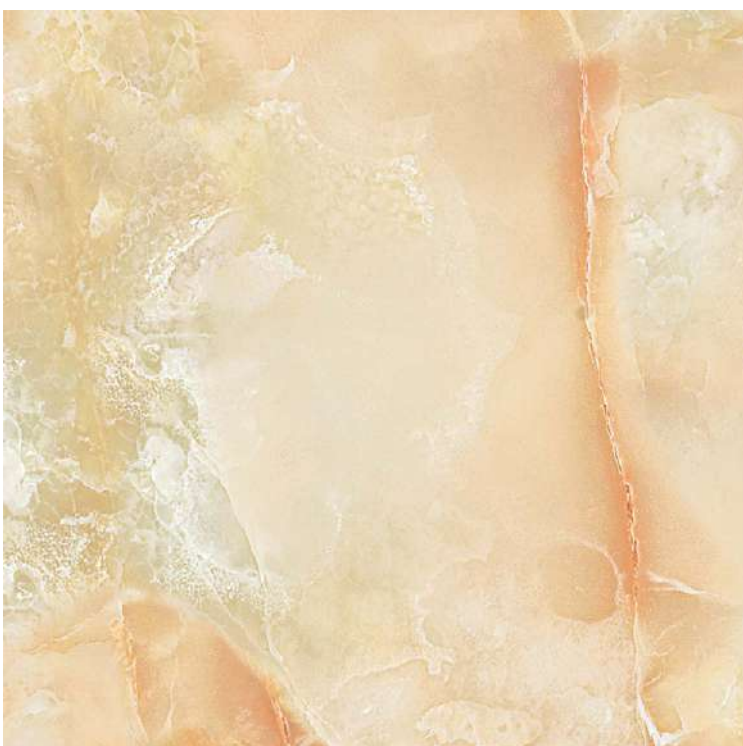

Glossy
collection

600x
600mm

Polished
Finish

Parnel Lemon

Piera Onyx

FINISH :
POLISHED

SIZE :
600x1200mm

Randoms : 05