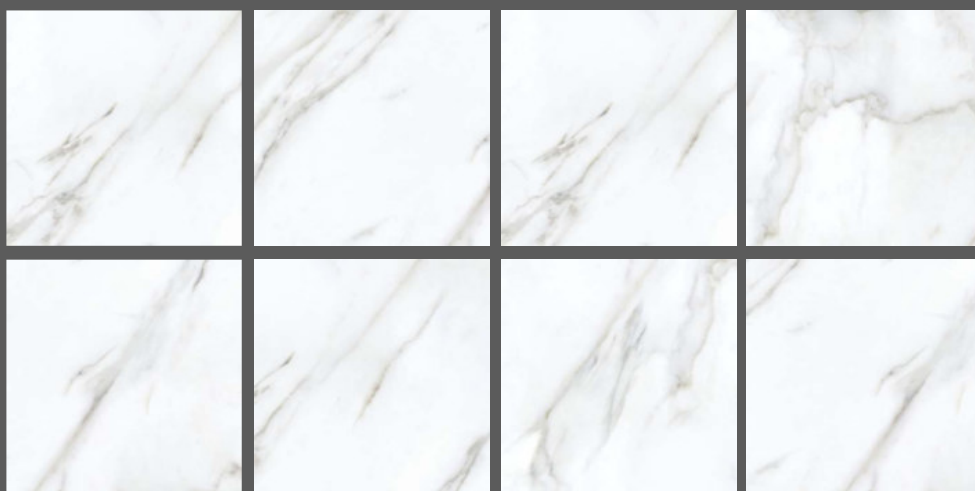

FINISH :
POLISHED

SIZE :
600x600mm