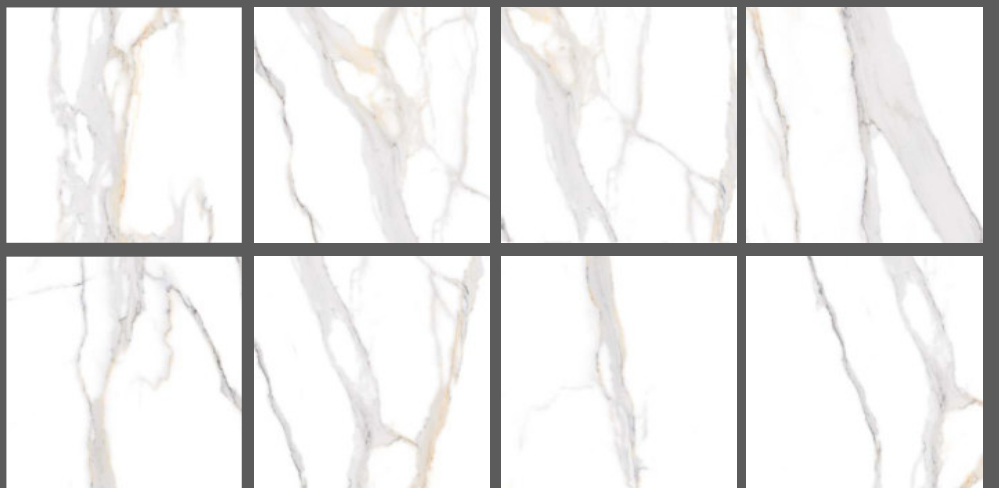

FINISH :
POLISHED

SIZE :
600x600mm