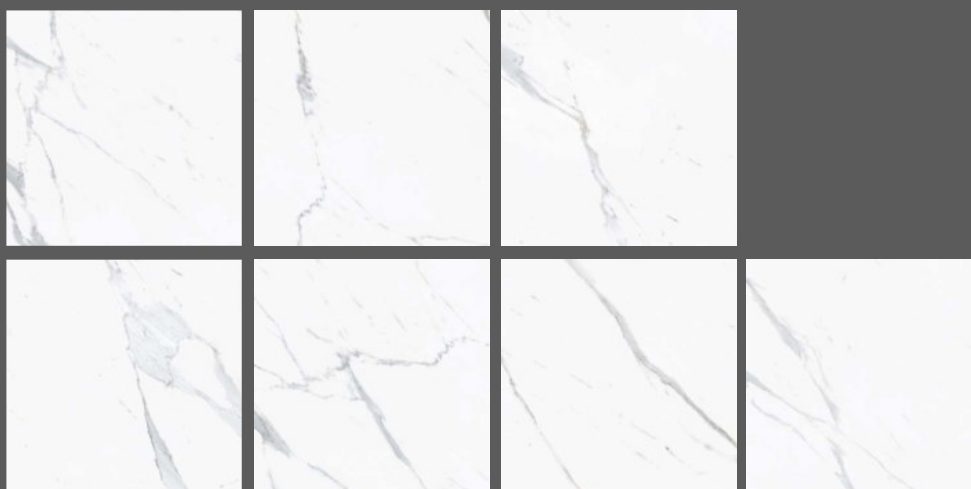

 Info@pastelloceramica.in

 www.pastelloceramica.in

Iconic White

FINISH :
POLISHED

SIZE :
600x1200mm

Randoms : 06

FINISH :
POLISHED

SIZE :
600x600mm