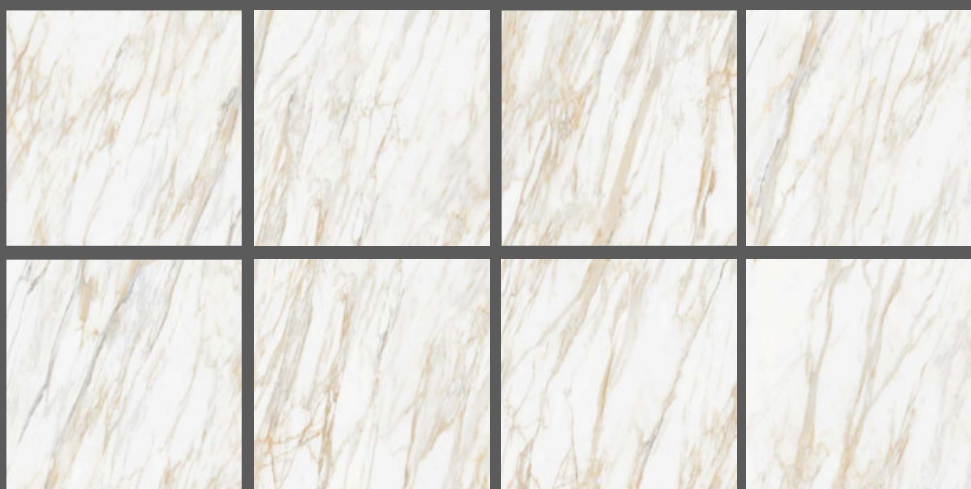

Randoms : 05

FINISH :
POLISHED

SIZE :
600x600mm

Randoms : 08

Glossy
collection

600x
1200mm

Polished
Finish

Viola Gold