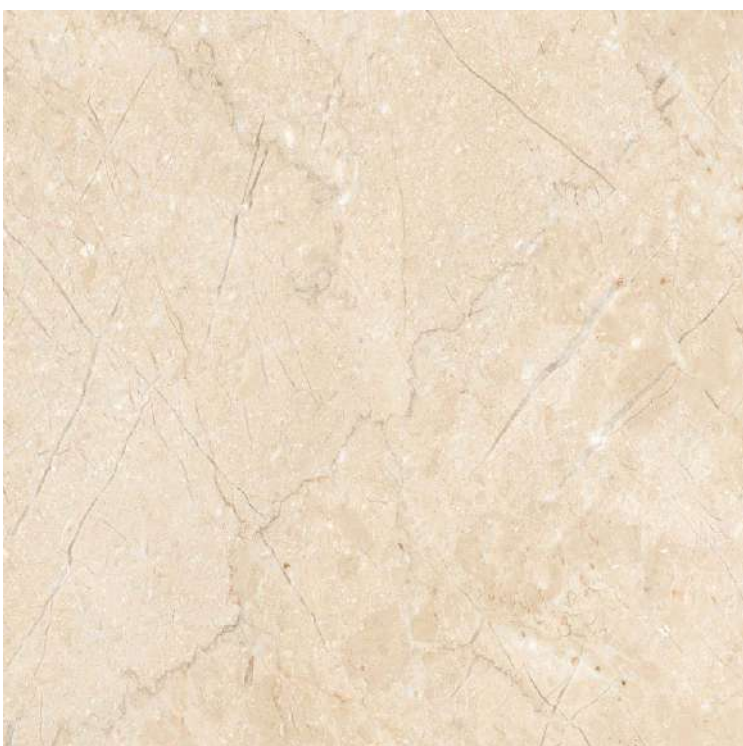

# Crema Iconic

FINISH :  
POLISHED

SIZE :  
600x1200mm

Randoms : 06

FINISH :  
POLISHED

SIZE :  
600x600mm

Randoms : 08

PASTELLO CERAMICA