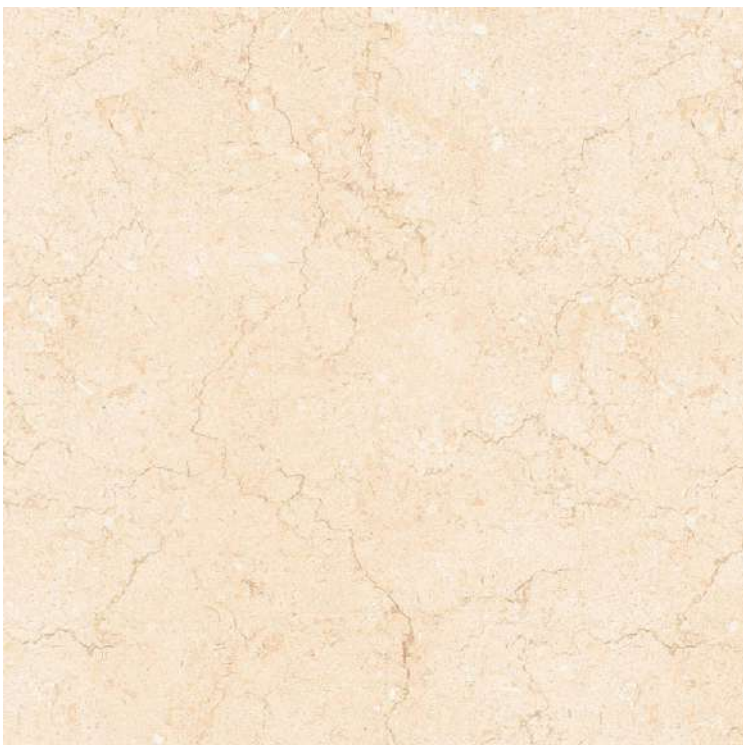

Nolte Crema

FINISH :
POLISHED

SIZE :
600x1200mm

Randoms : 05

FINISH :
POLISHED

SIZE :
600x600mm

Randoms : 08