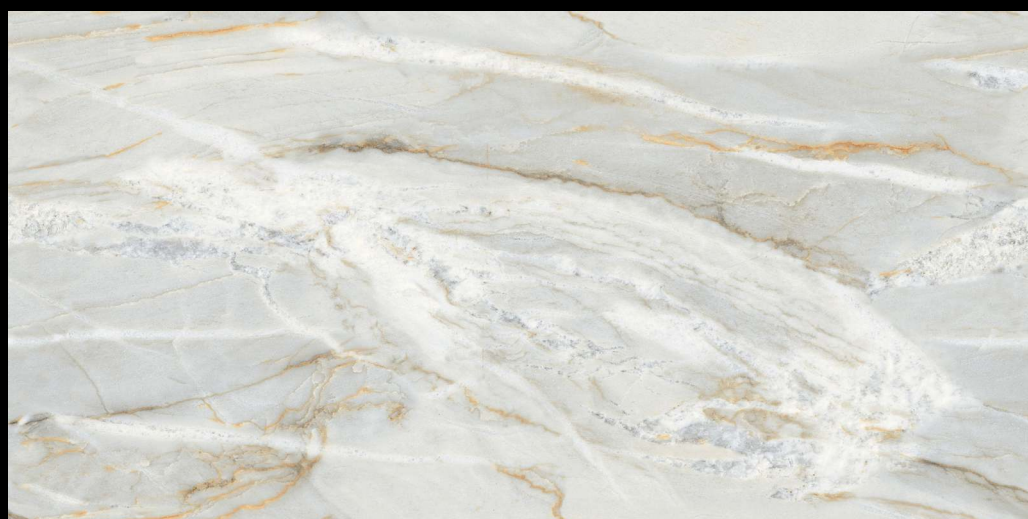

FREEDOM ONYX