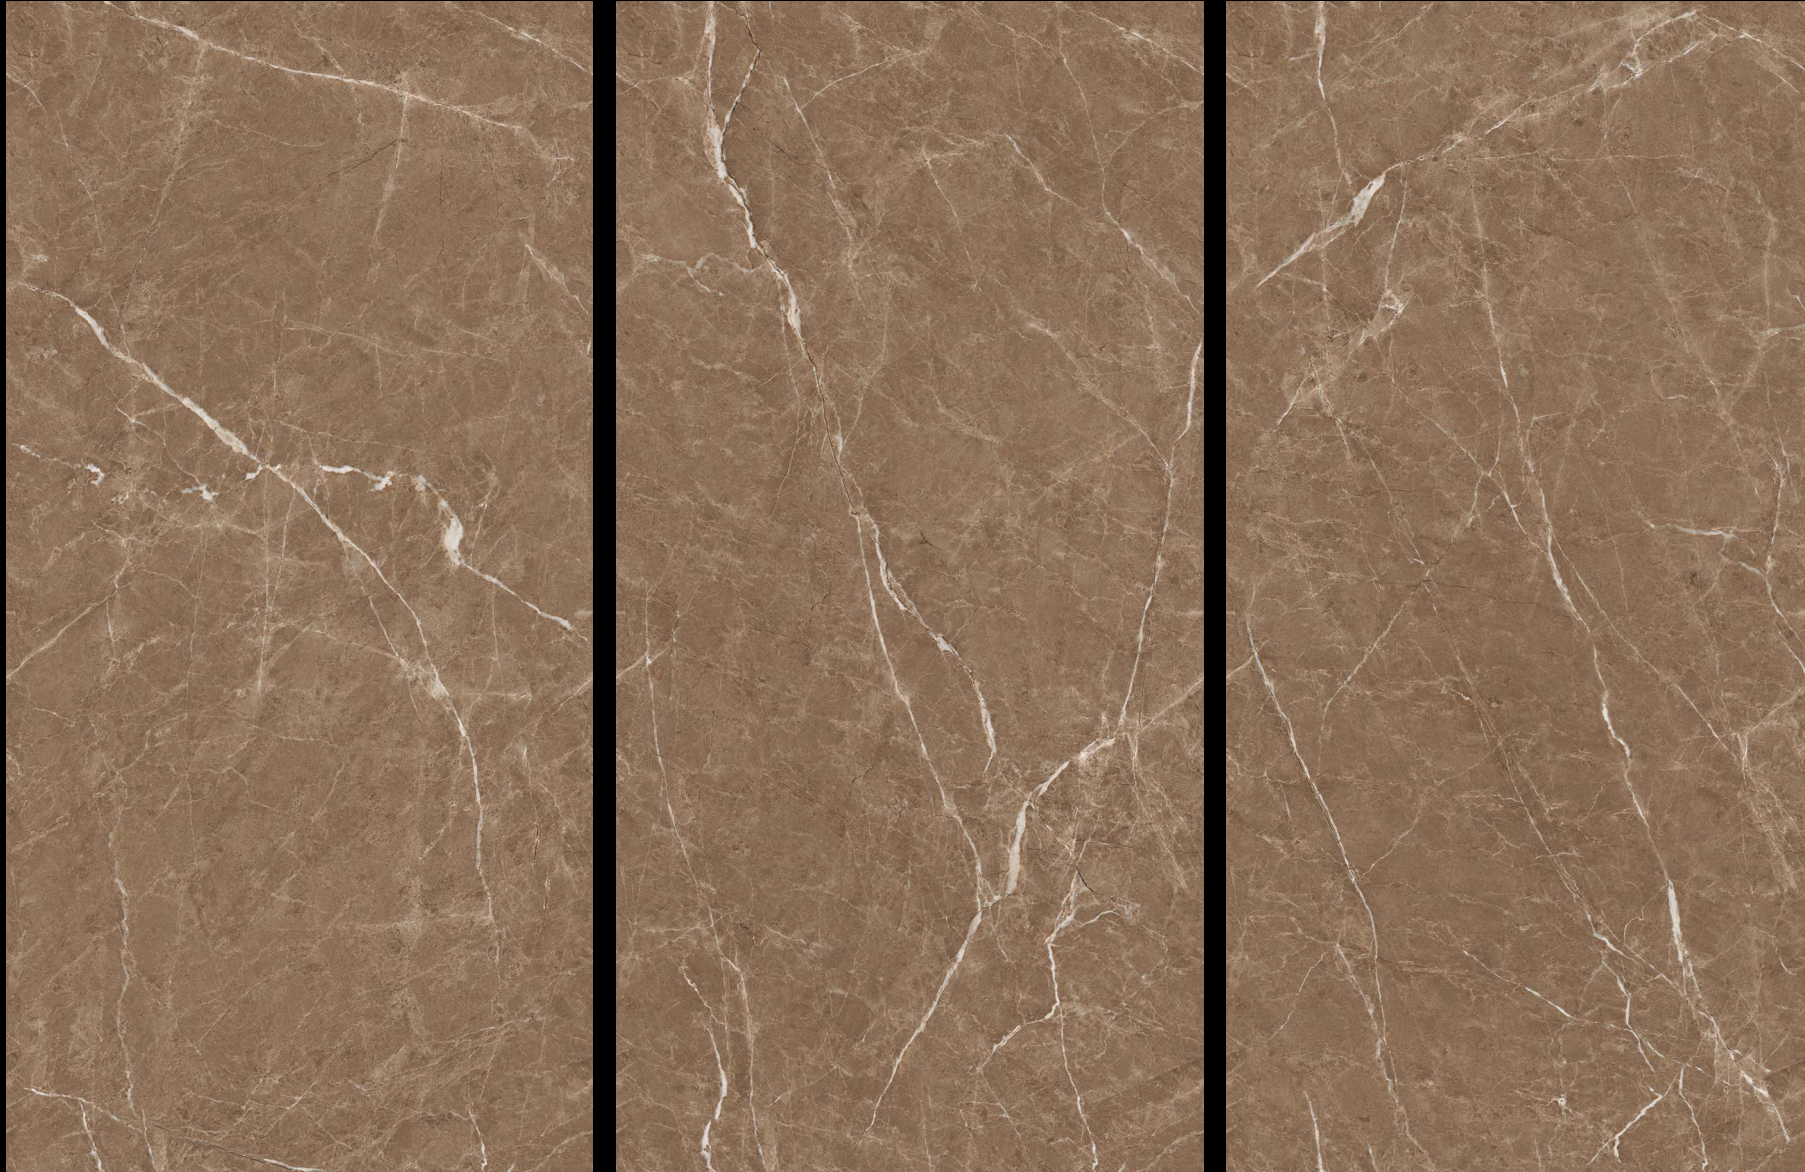

REBBEL BROWN