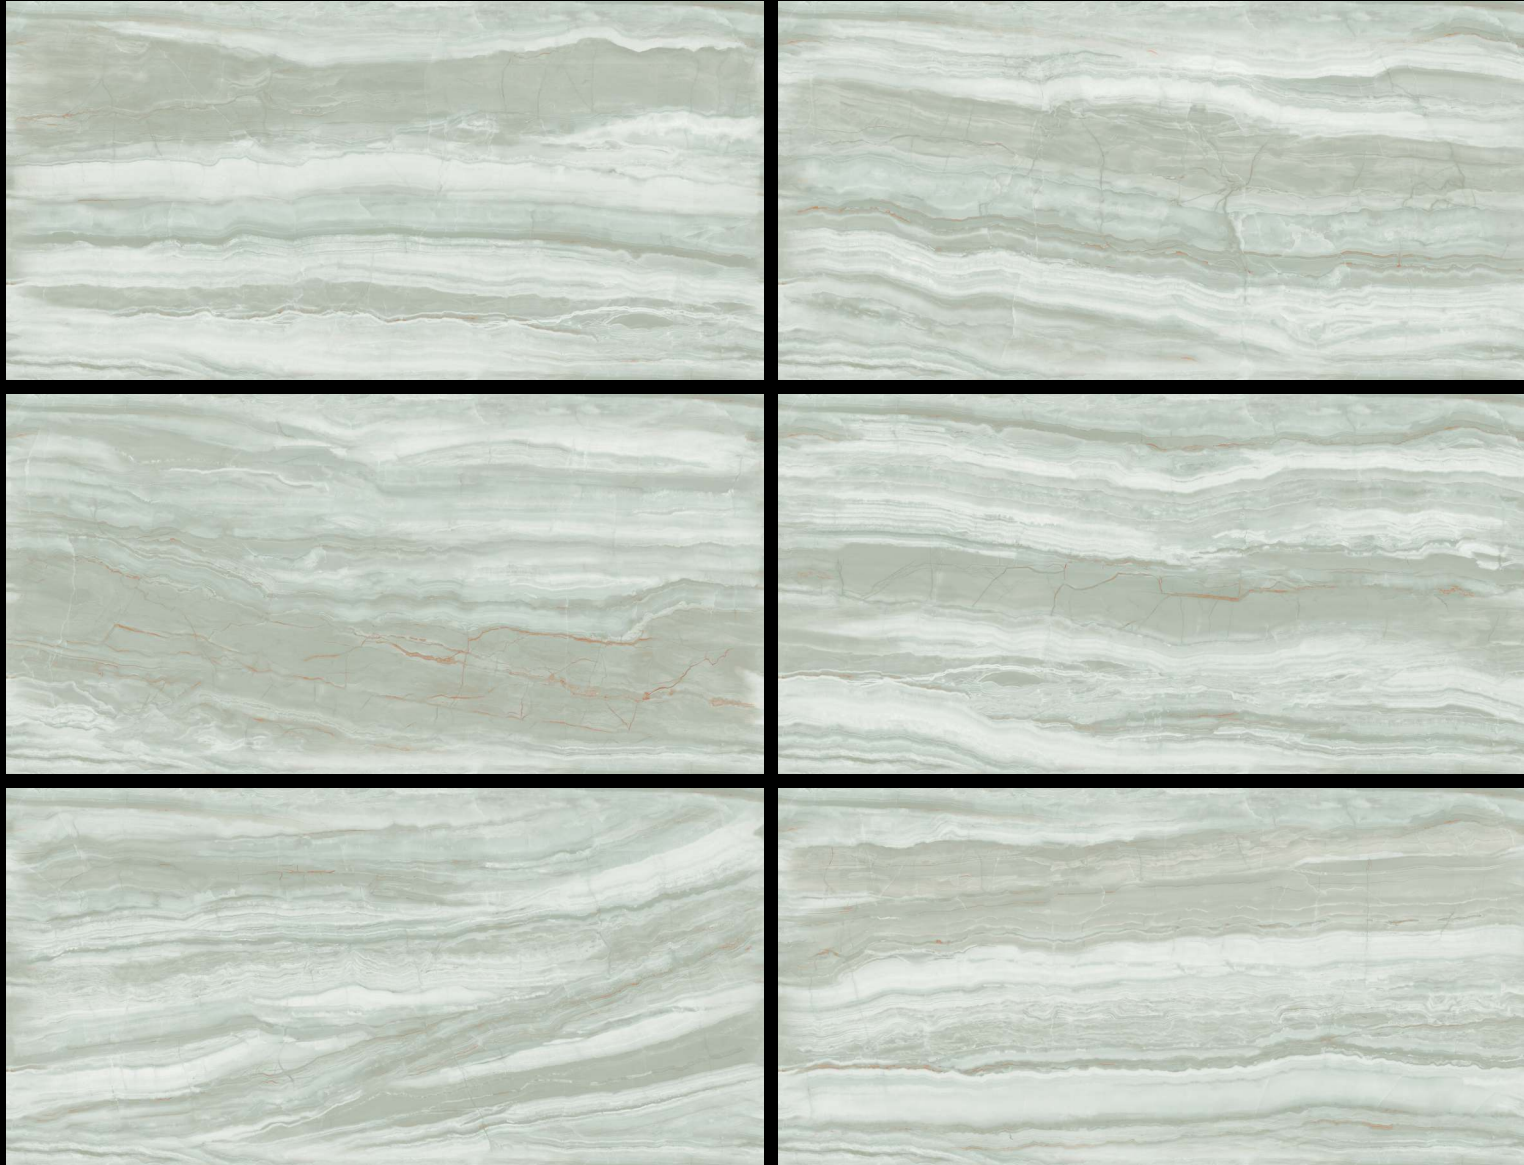

MONACO GREEN