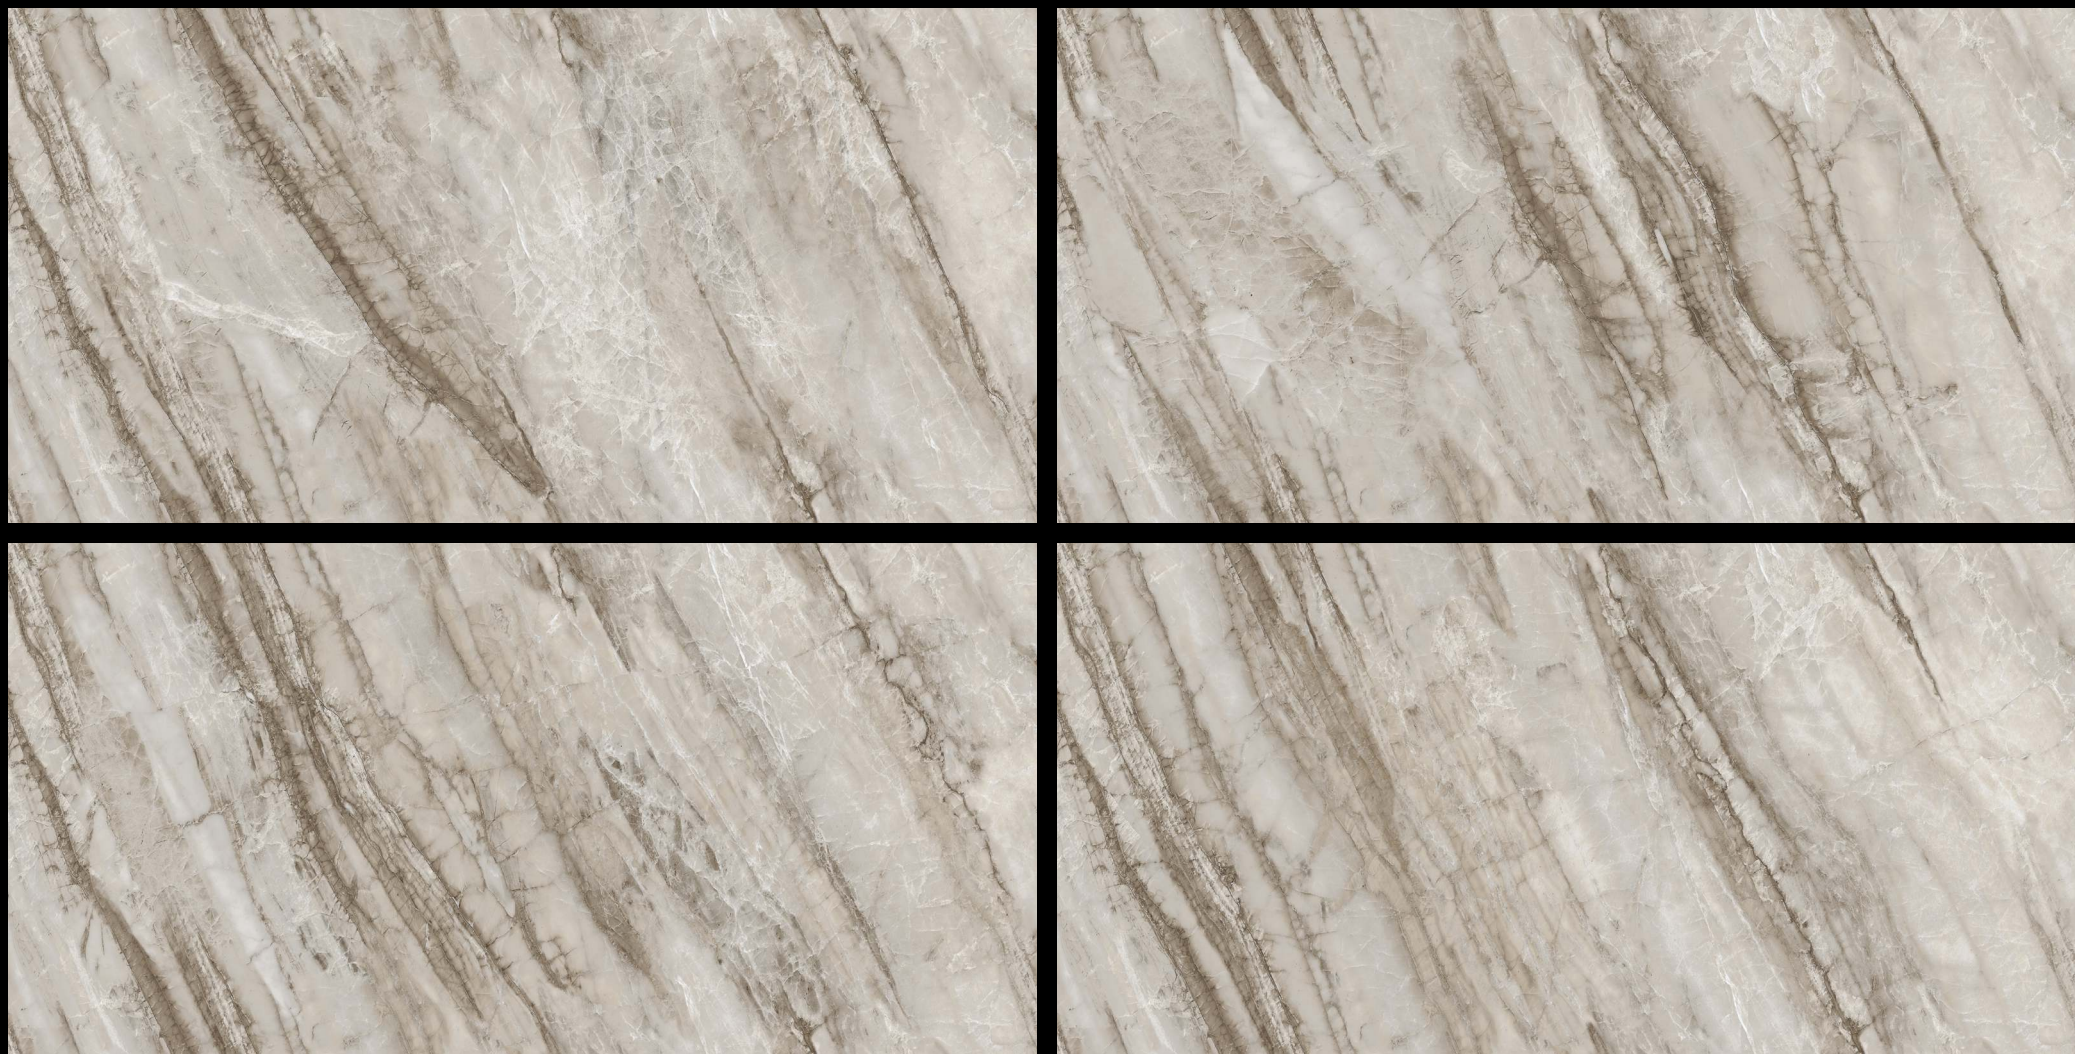

CRISTALITA BEIGE