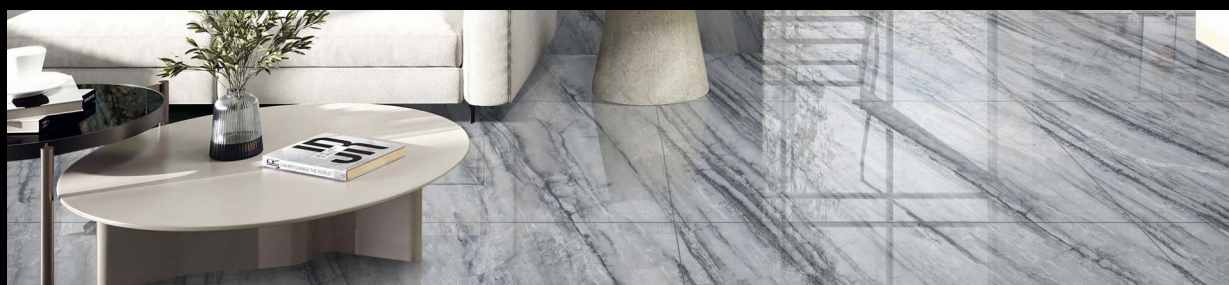

4
Faces

Endless
Polished
Finish