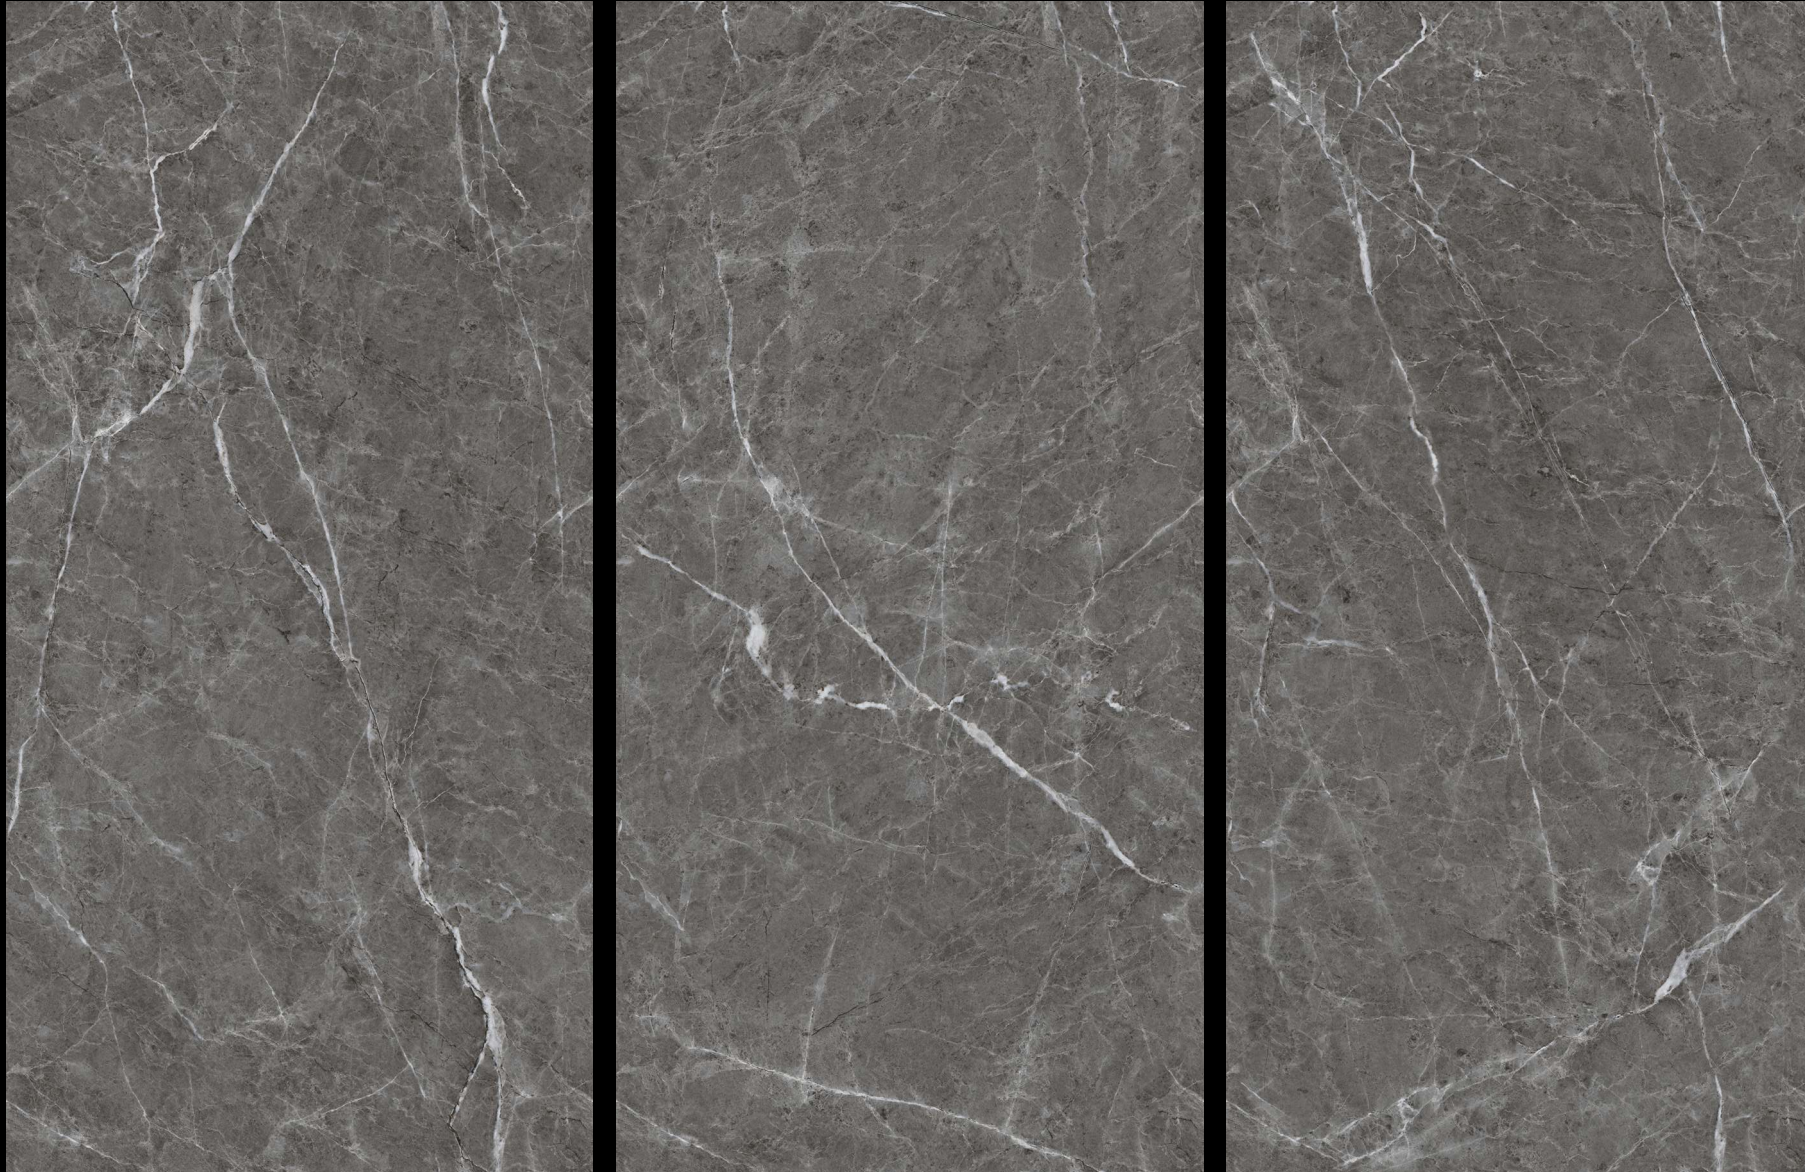

REBBEL GREY