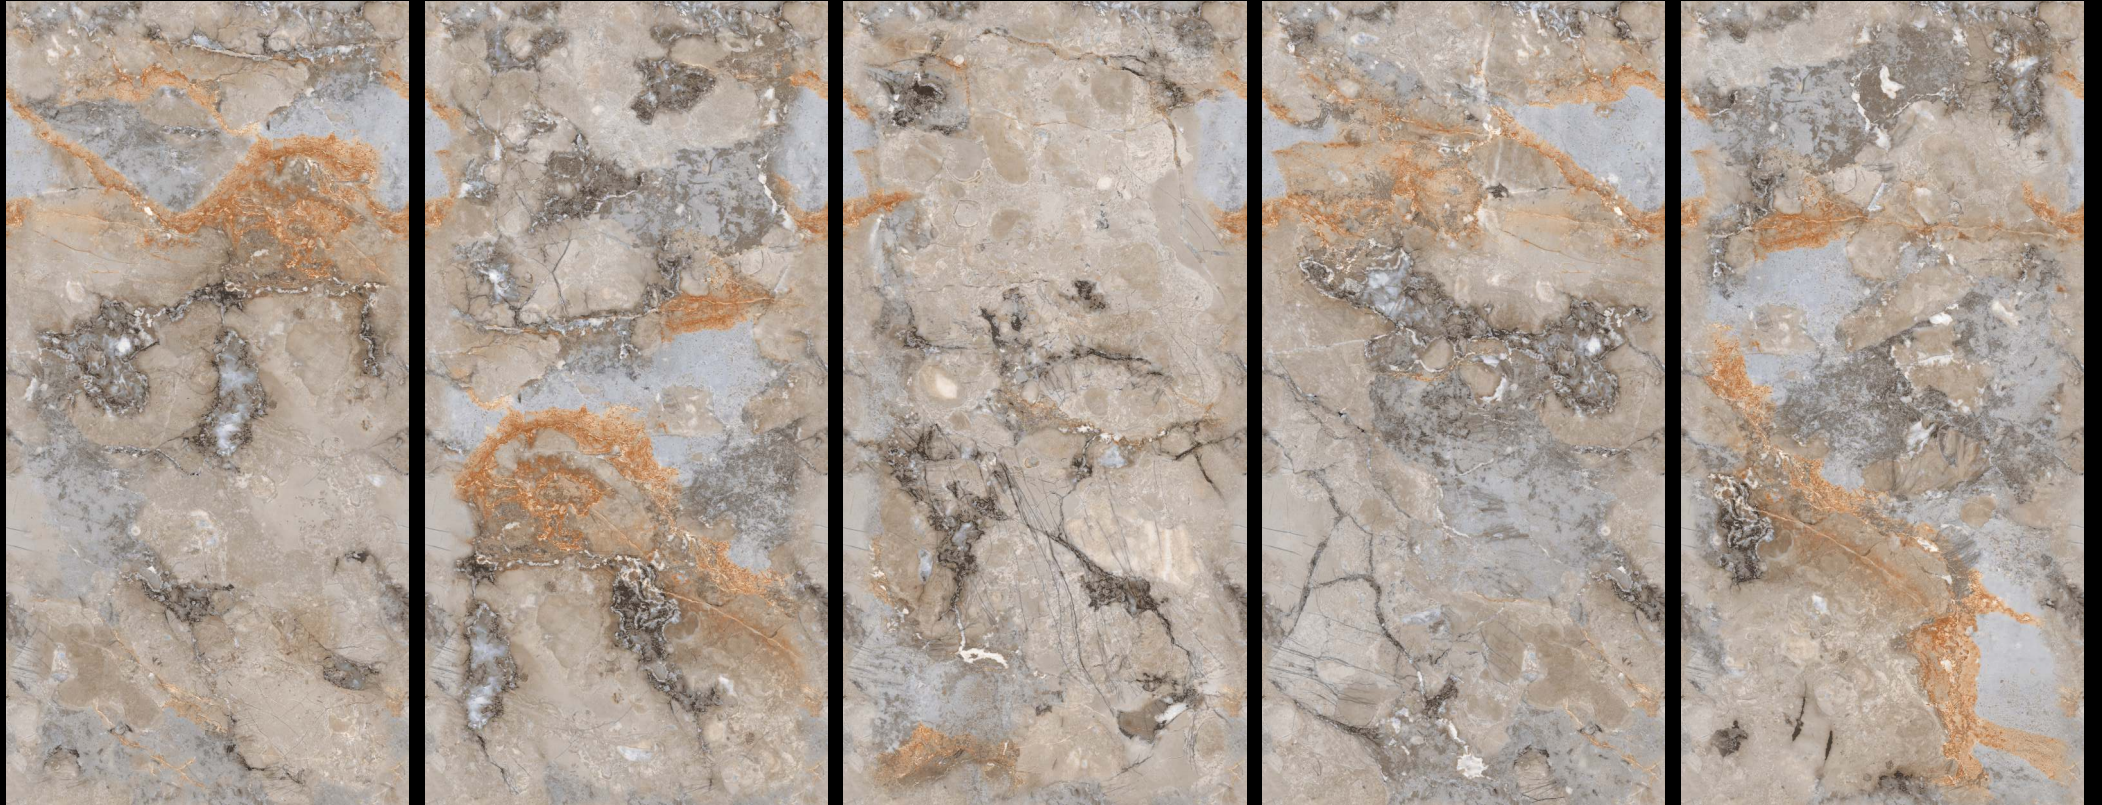

600x  
1200mm

WETROOM CREMA

5  
Faces

Endless  
Polished  
Finish

**IMPIO**  
ENDLESS COLLECTION

600x  
1200mm

WETROOM DOVE

5  
Faces