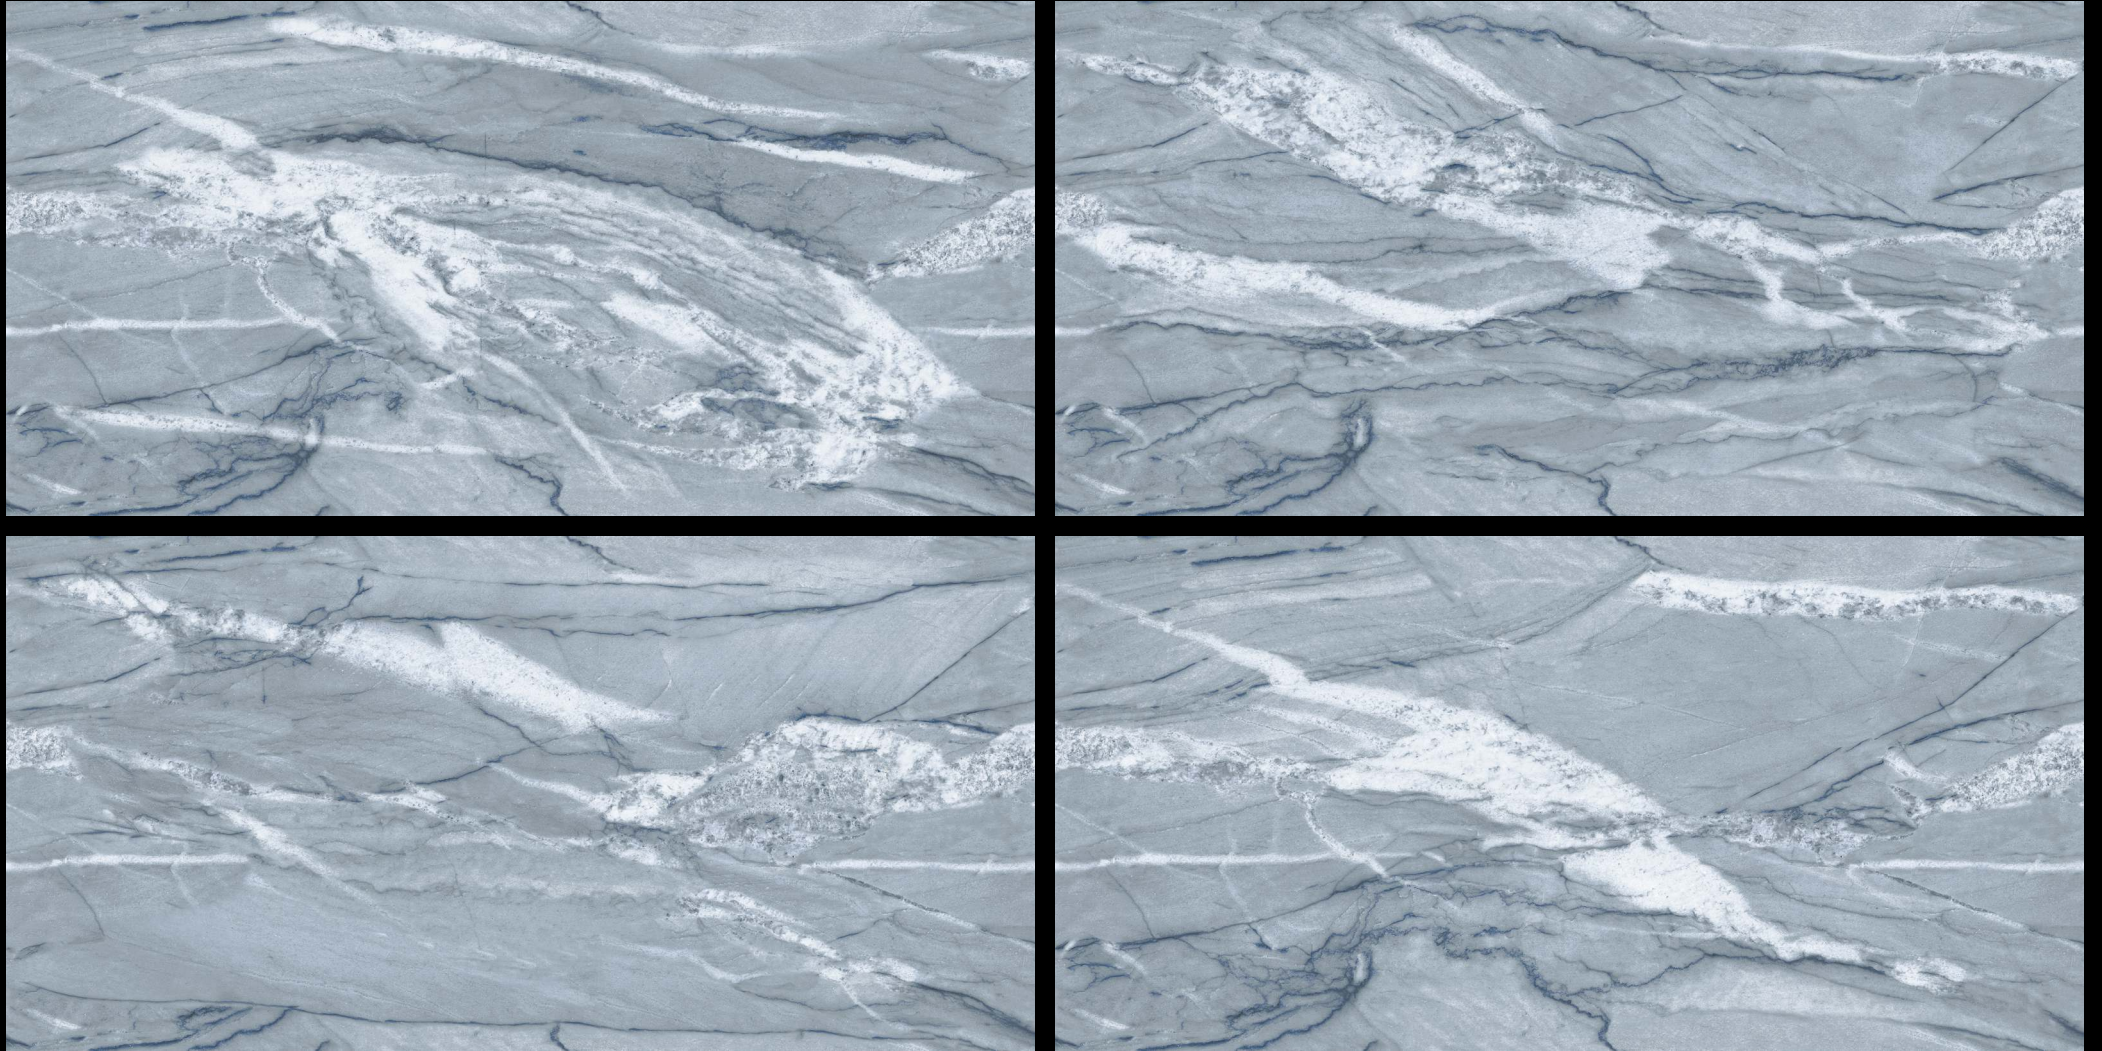

FREEDOM GREY